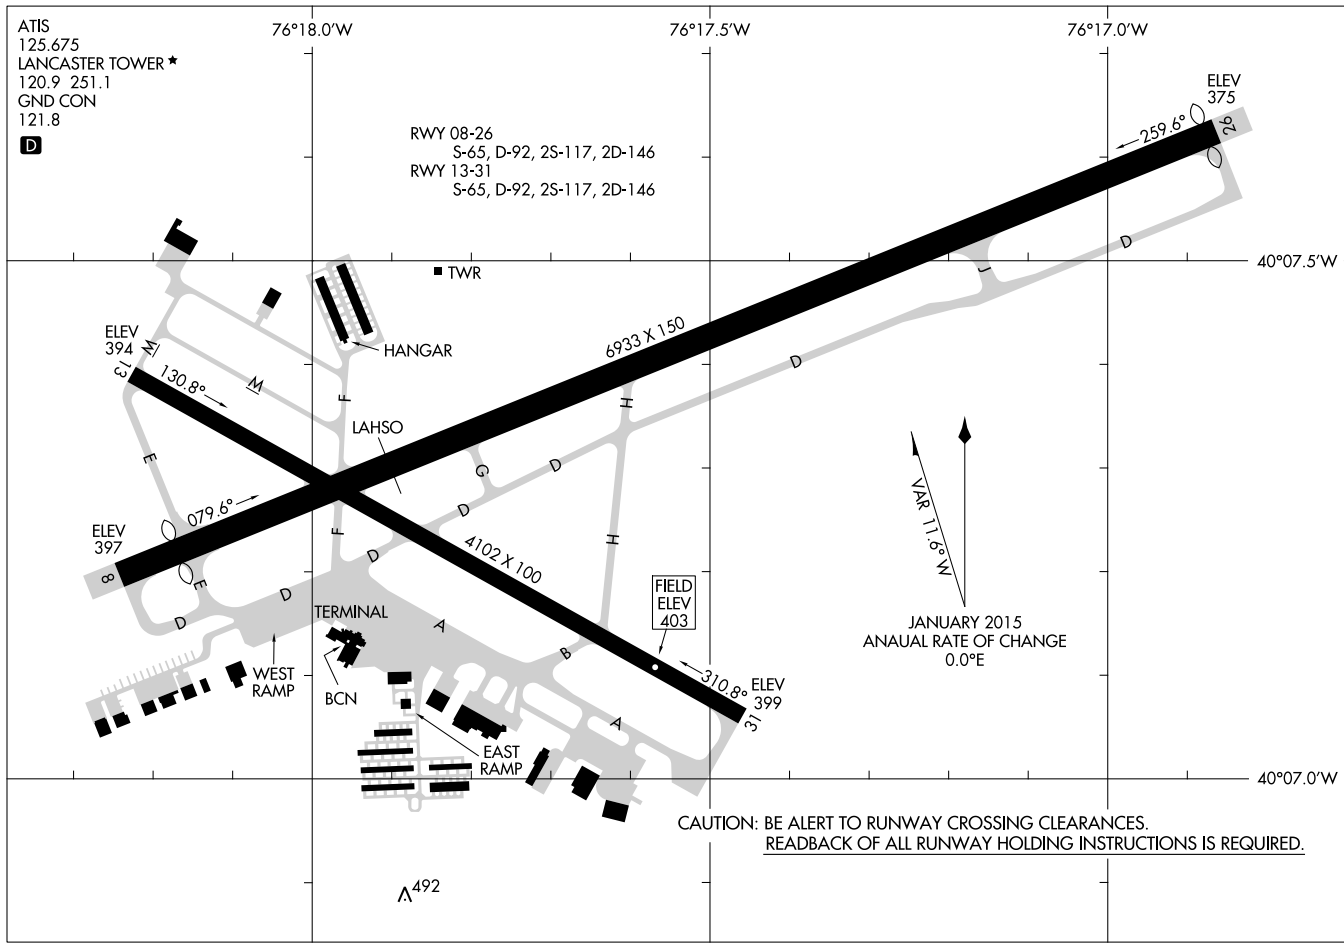

NE-4, 04 FEB 2016 to 03 MAR 2016

AIRPORT DIAGRAM
15232

LANCASTER, PENNSYLVANIA
LANCASTER (LNS)

AIRPORT DIAGRAM
15232

AL-927 (FAA)

LANCASTER (LNS)
LANCASTER, PENNSYLVANIA

NE-4, 04 FEB 2016 to 03 MAR 2016