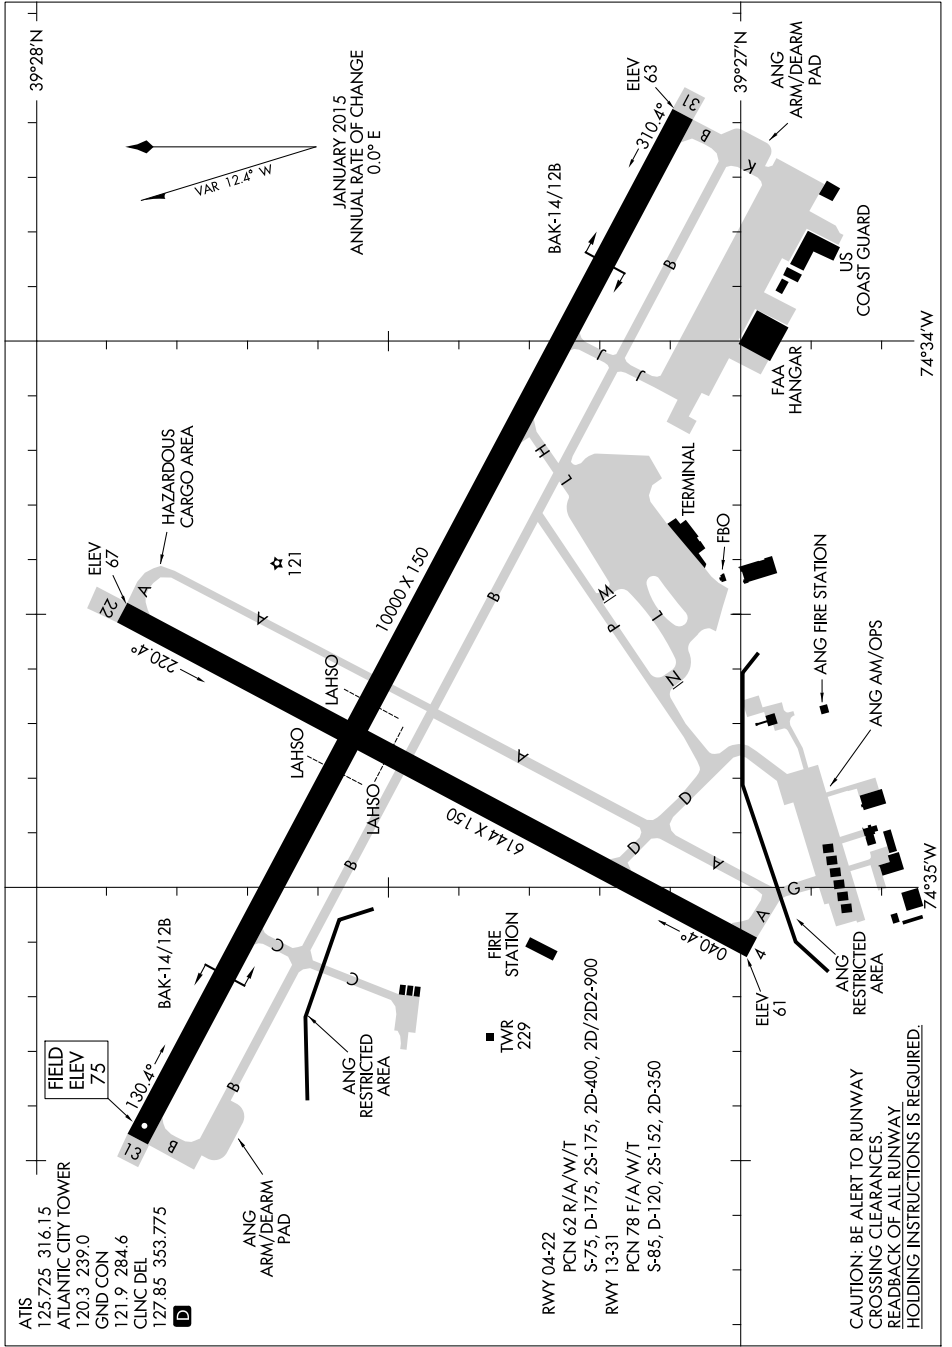

AIRPORT DIAGRAM

AL-669 (FAA)

ATLANTIC CITY INTL (ACY)
ATLANTIC CITY, NEW JERSEY

NE-2, 04 FEB 2016 to 03 MAR 2016

NE-2, 04 FEB 2016 to 03 MAR 2016

AIRPORT DIAGRAM

ATLANTIC CITY, NEW JERSEY
ATLANTIC CITY INTL (ACY)