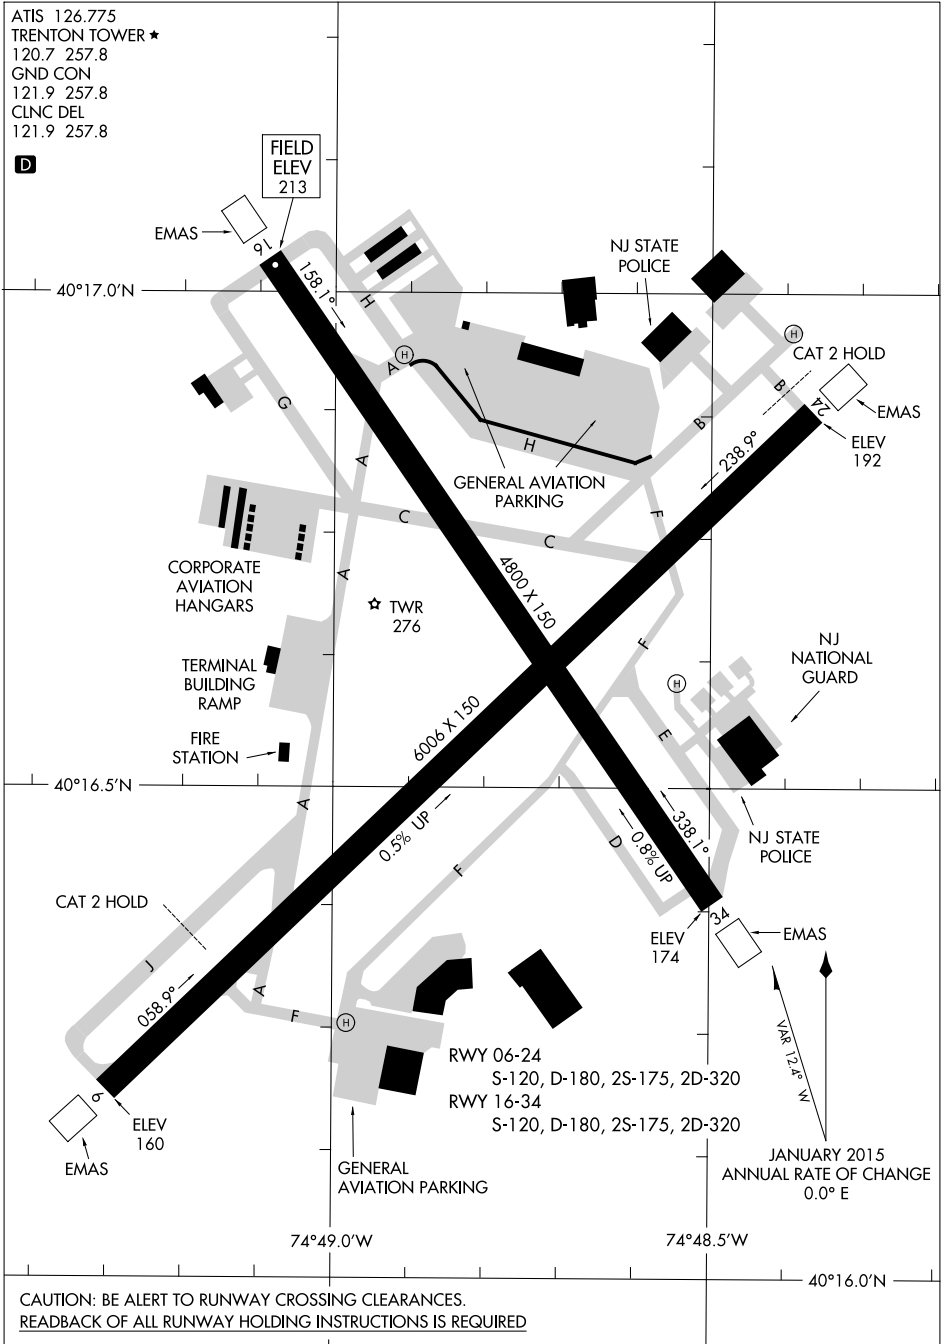

15288

AIRPORT DIAGRAM

AL-982 (FAA)

TRENTON MERCER (TTN)
TRENTON, NEW JERSEY

ATIS 126.775
 TRENTON TOWER ★
 120.7 257.8
 GND CON
 121.9 257.8
 CLNC DEL
 121.9 257.8

D

NE-2, 04 FEB 2016 to 03 MAR 2016

NE-2, 04 FEB 2016 to 03 MAR 2016

CAUTION: BE ALERT TO RUNWAY CROSSING CLEARANCES.
 READBACK OF ALL RUNWAY HOLDING INSTRUCTIONS IS REQUIRED

AIRPORT DIAGRAM

15288

TRENTON, NEW JERSEY
TRENTON MERCER (TTN)